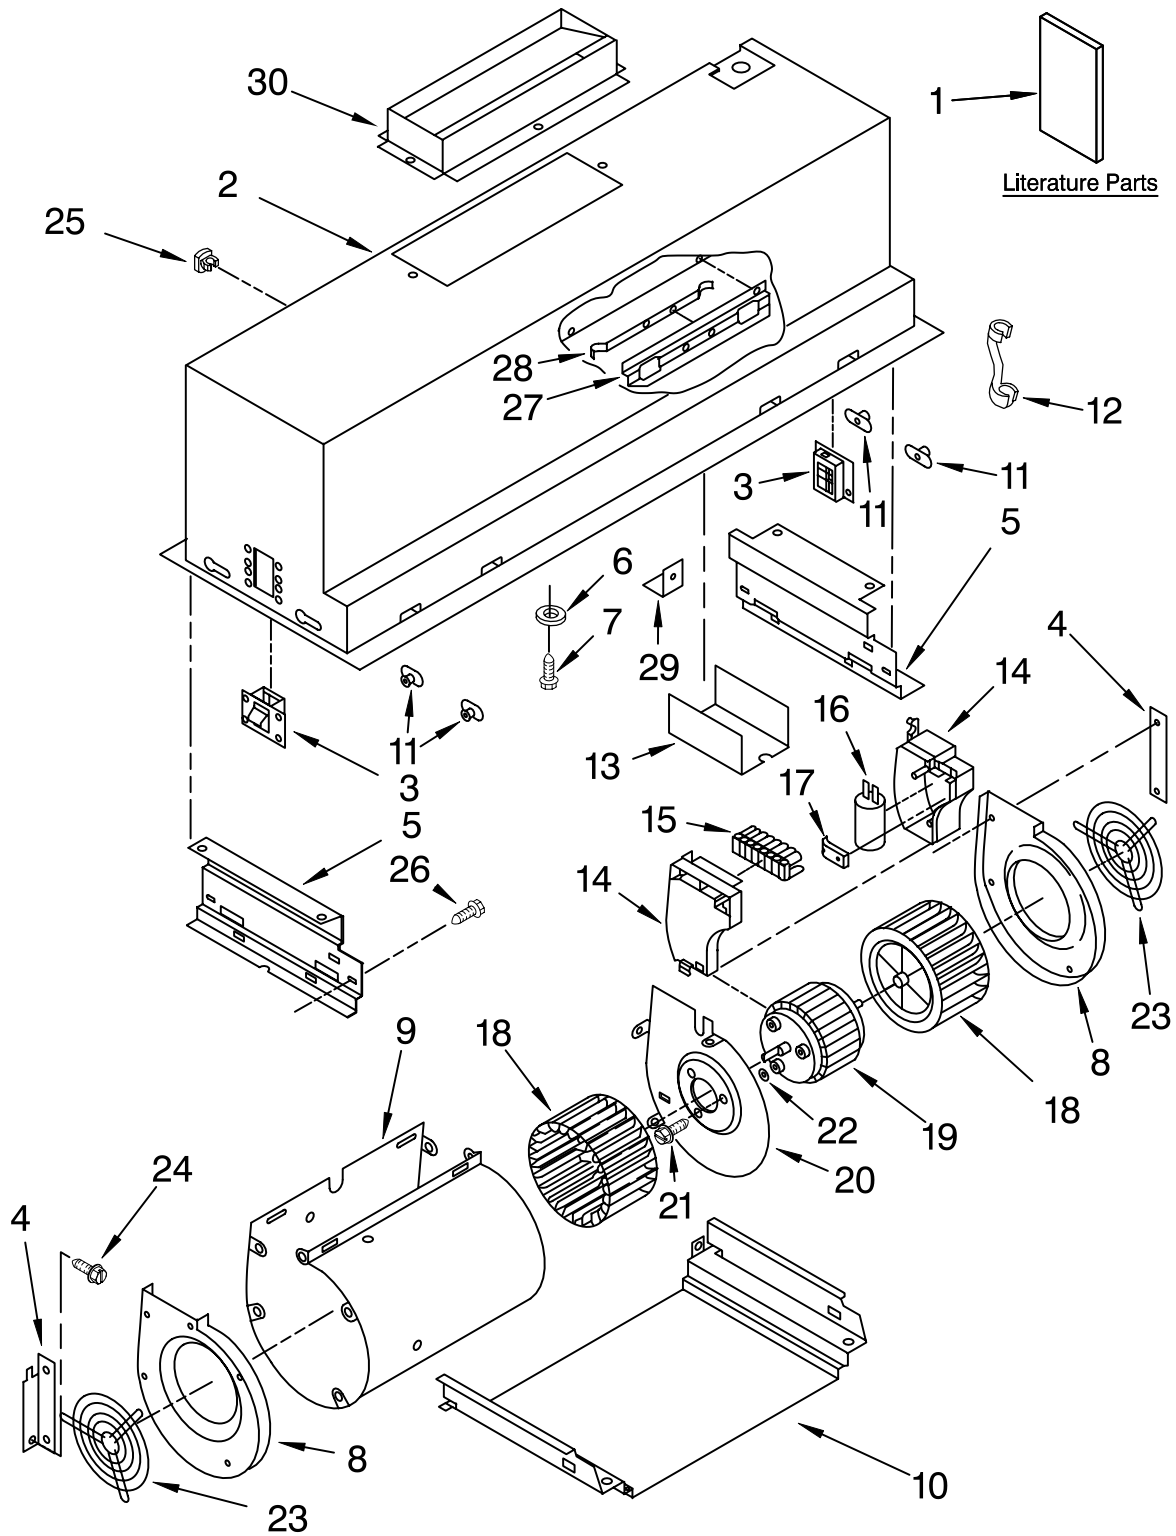

VENTILATION PARTS

For Model: GZ7736XGS1

(Stainless Steel)

30" RANGE HOOD
(Use with Gas or Electric Range)

FOR ORDERING INFORMATION REFER TO PARTS PRICE LIST

VENTILATION PARTS

For Model: GZ7736XGS1

(Stainless Steel)

<u>Illus.</u> <u>No.</u>	<u>Part</u> <u>No.</u>	<u>DESCRIPTION</u>
1		Literature Parts
	9763393	Instructions, Installation
	4360082	Wiring Diagram
2		Hood, Canopy Non-serviceable
3	4360002	Support, Canopy (2)
4		Bracket, Blower
	4360003	Left Side
	4360054	Right Side
5		Support, Housing Housing
	4360004	Left Side
	4360039	Right Side
6	4360005	Washer
7	4360006	Screw, 5 x 12 (3)
8		Endcap, Blower
	4360007	Left
	4360053	Right
9	4360008	Housing, Blower
10	4360075	Support, Housing
11	4360063	Bushing (4)
12	4360062	Strain Relief
13	4360357	Plate, Mounting
14		Cover, Terminal
	4360060	Left Side
	4360056	Right Side
15	4360057	Terminal
16	4360058	Capacitor
17	4360059	Bracket, Capacitor
18		Wheel, Blower
	4360049	Left Side
	4360055	Right Side
19	4360040	Motor
20	4360052	Plate, Motor
21	4360050	Screw 4 x 8 (3)
22	4360051	Washer (3)
23	4360064	Grille, Blower (2)
24	4360067	Screw 6 x 10 (2)
25	4360074	Clip (2)
26	4360048	Pin, Filter (2)
27	4360071	Bracket, Filter
28	4360072	Spring, Filter (2)
29	4360120	Bracket (6)
30	4360001	Damper, Canopy

FOR ORDERING INFORMATION REFER TO PARTS PRICE LIST